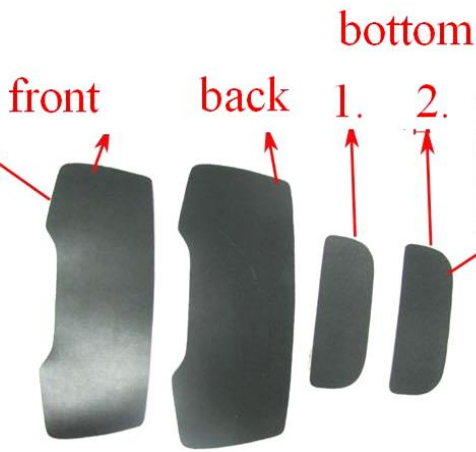

Cover for loading extra gear like a sleeping roll

Side pockets - Heavy duty handles

Expandable pockets for extra capacity

Attachment straps

Extra attachment straps

**Fitting PE Boards**

Position of PE board

**BOTTOM-RIGHT**

**AFTER PLACING PE BOARD**

**BOTTOM-LEFT**

Use straps to attach to luggage rack supplied inside bag x 2

Elastic straps under Velcro flap to attach to frame hooks or other mount point

Extra mounting strap to loop around mounting point and thread through buckles on bags – straps provided inside bags.